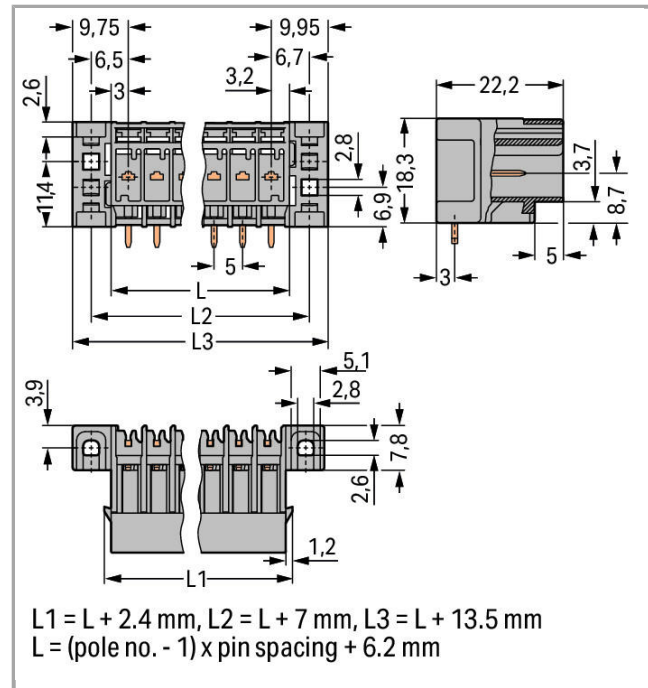

Data

Electrical data

Ratings per IEC/EN 60664-1

Rated voltage (III / 3)	250 V
Rated impulse voltage (III / 3)	4 kV
Rated voltage (III / 2)	500 V
Rated impulse voltage (III / 2)	4 kV
Rated current	32 A

Connection data

Total number of potentials	10
Number of levels	1
No. of poles	10